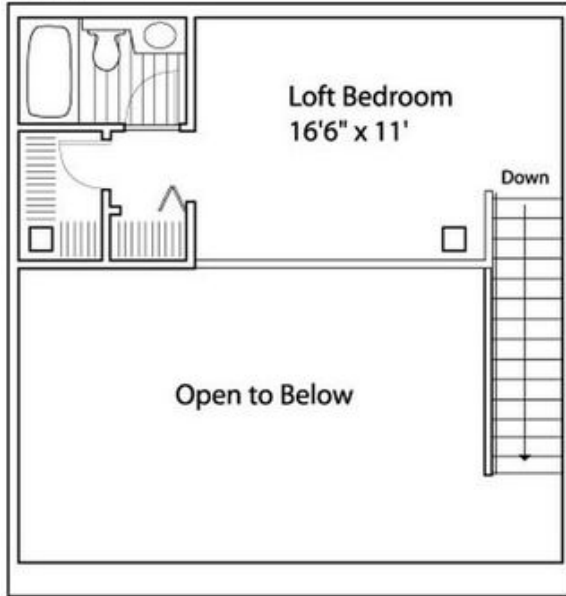

Apartment # 800 square feet

Upper

Lower