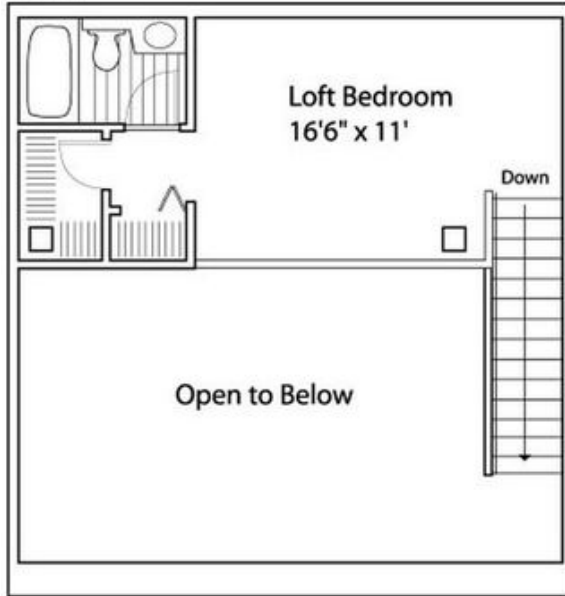

Apartment # 800 square feet

Upper

Lower