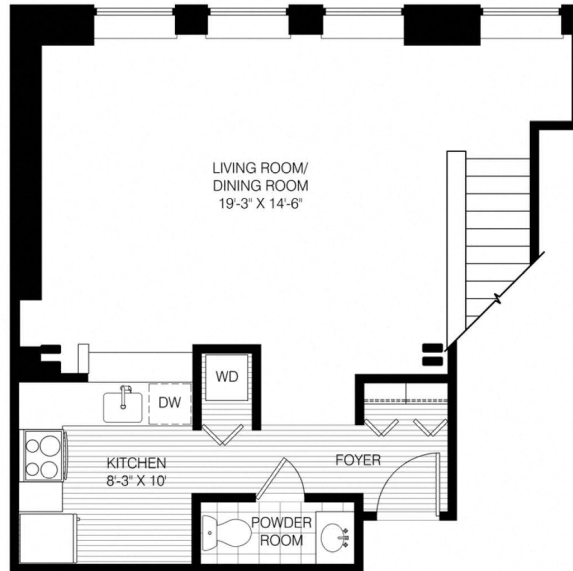

Apartment # 800 square feet

UPPER

LOWER