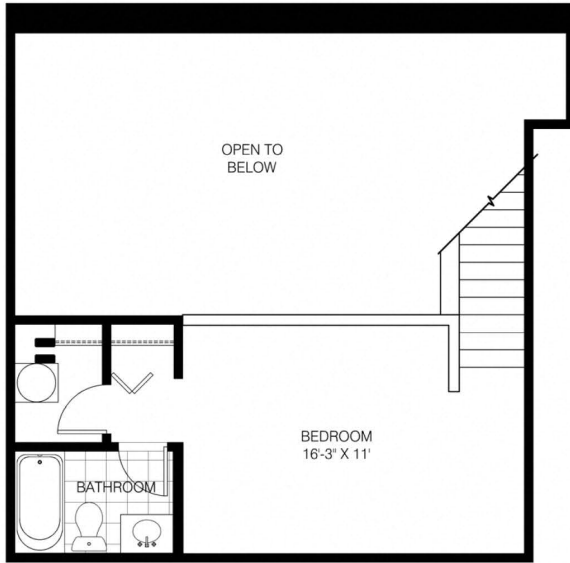

Apartment # 800 square feet

UPPER

LOWER