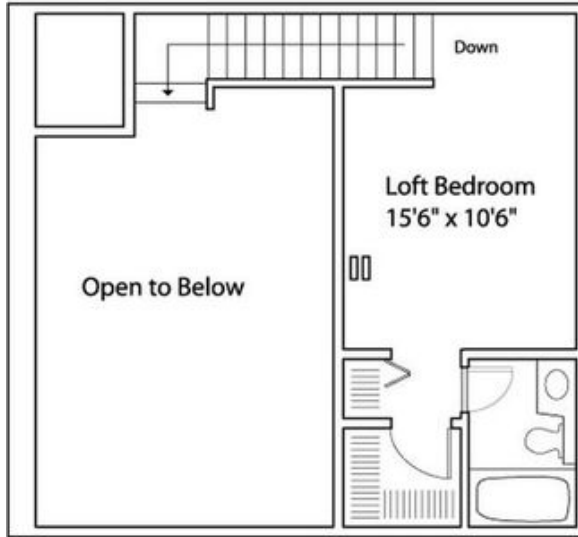

Apartment # 894 square feet

Upper

Lower