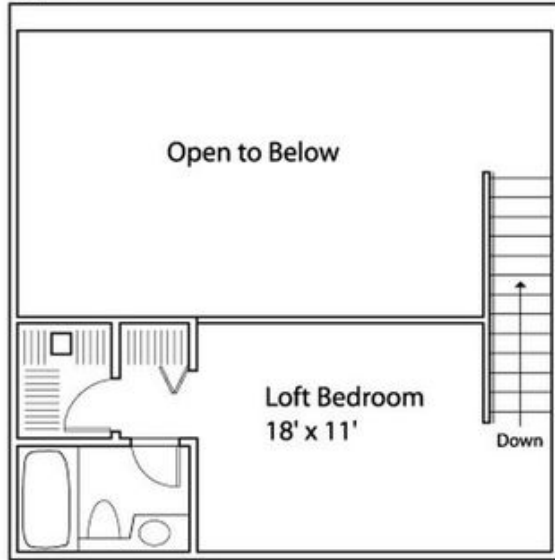

Apartment # 986 square feet

Upper

Lower