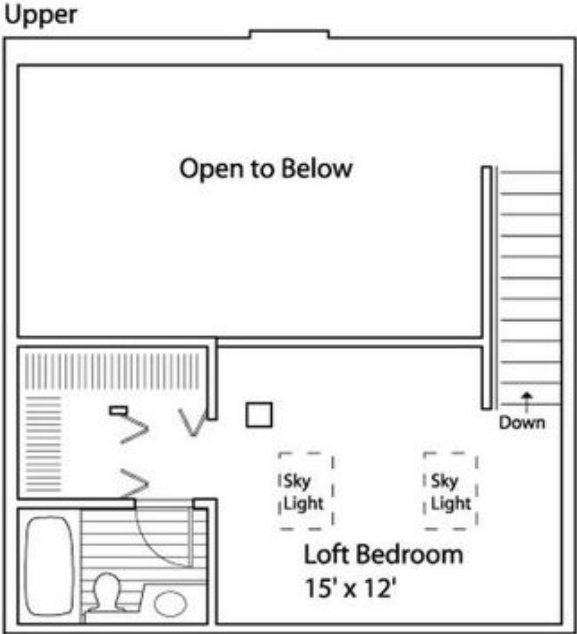

Apartment # 869 square feet

* All Dimensions are approximate.*