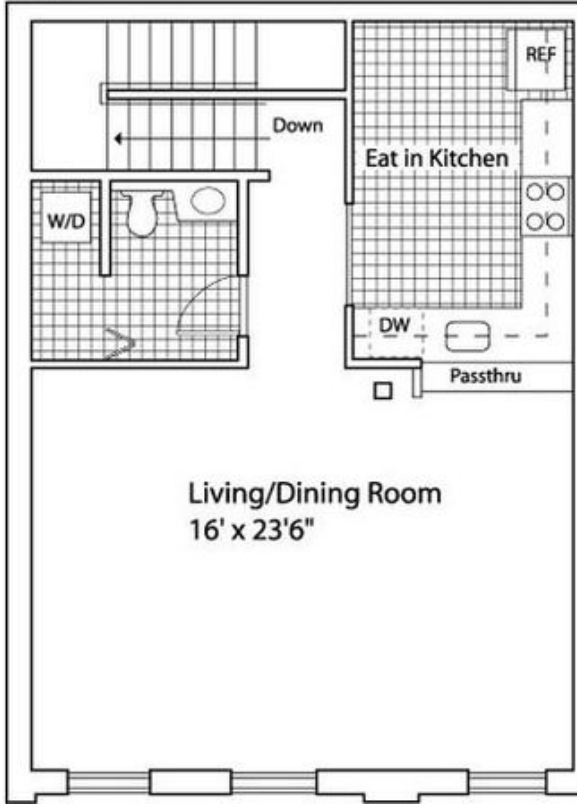

Apartment # 1410 square feet

Upper

Lower