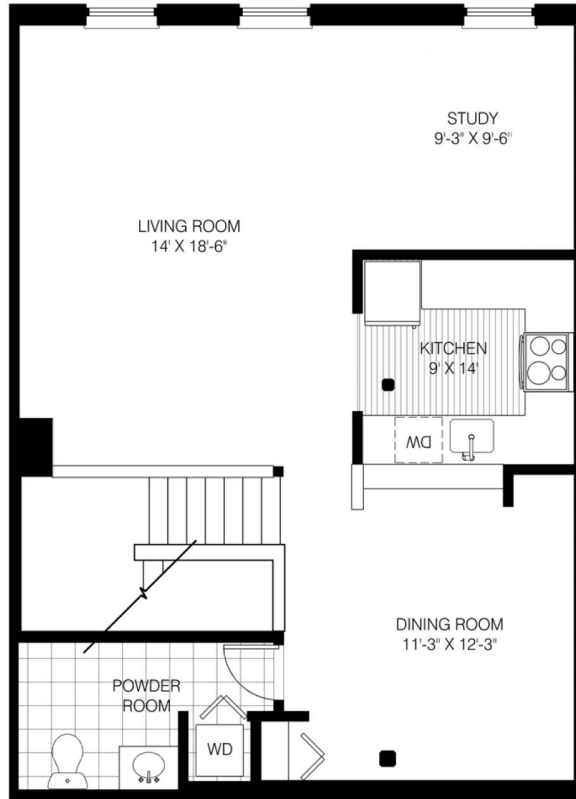

Apartment # 1276 square feet

UPPER

LOWER