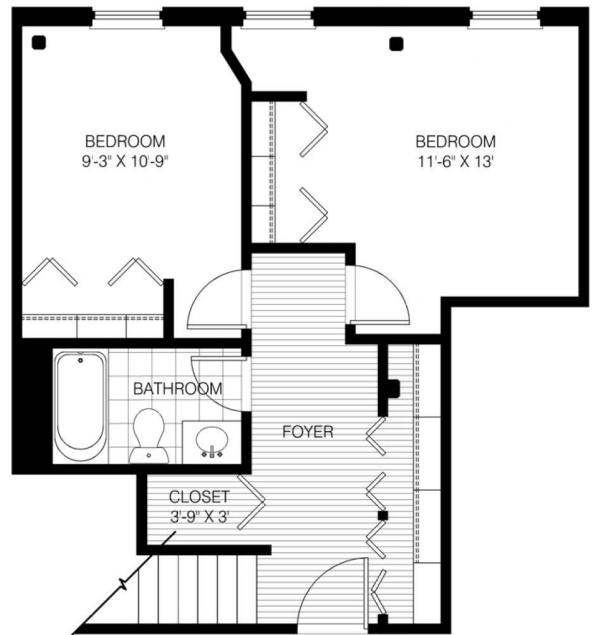

Apartment # 1276 square feet

UPPER

LOWER