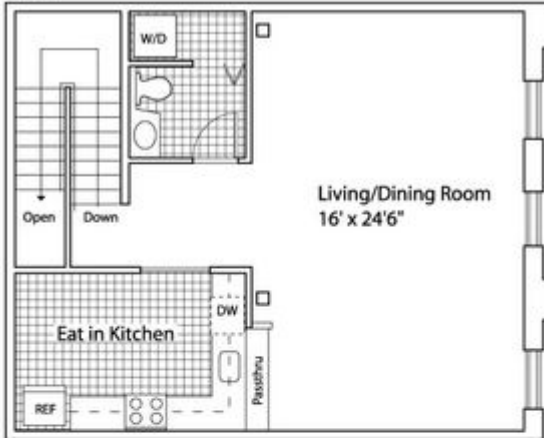

Apartment # 1500 square feet

Upper

Lower