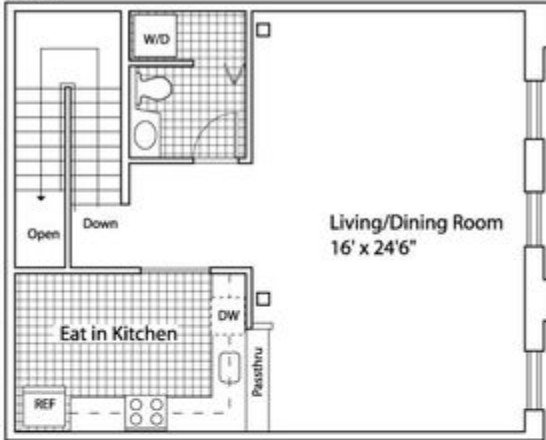

Apartment #      1500 square feet

Upper

Lower