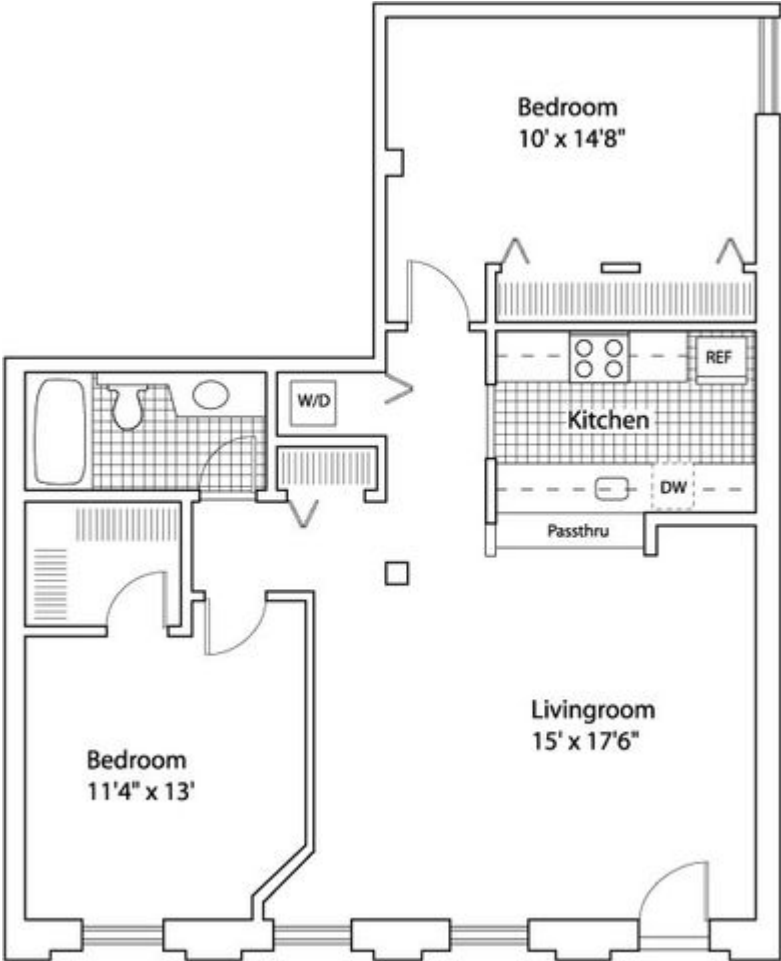

Apartment # 878 square feet

* All Dimensions are approximate.*