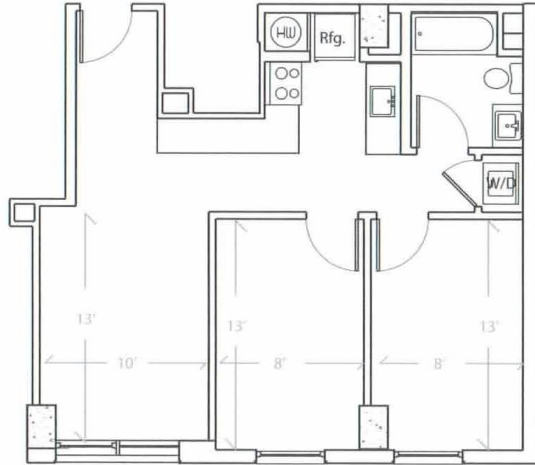

Apartment #      square feet

BED ROOMS:      2 Bed Room  
FLOOR:            8th floor  
VIEW:             City View (East)  
SIZE:              665 sqf.

ROOM TYPE      2B-F

UNIT 814