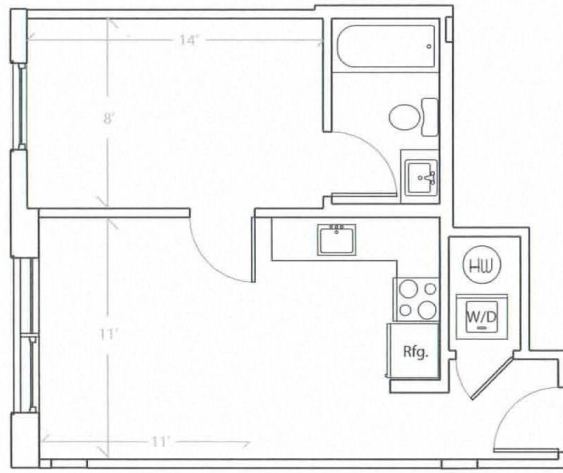

Apartment #      square feet

BED ROOMS: 1 Bed Room  
FLOOR: 3rd floor  
VIEW: Campus View (South)  
SIZE: 454 sqf.  
ROOM TYPE 1B-A

UNIT 301