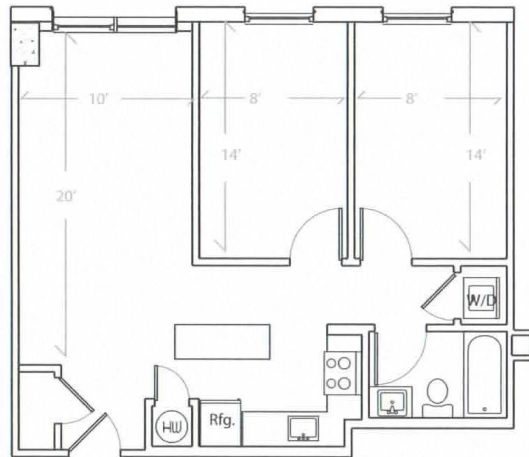

Apartment # 703 square feet

BED ROOMS: 2 Bed Room
FLOOR: 9th floor
VIEW: West View
SIZE: 703 sqf.
ROOM TYPE 2B-K

UNIT 905