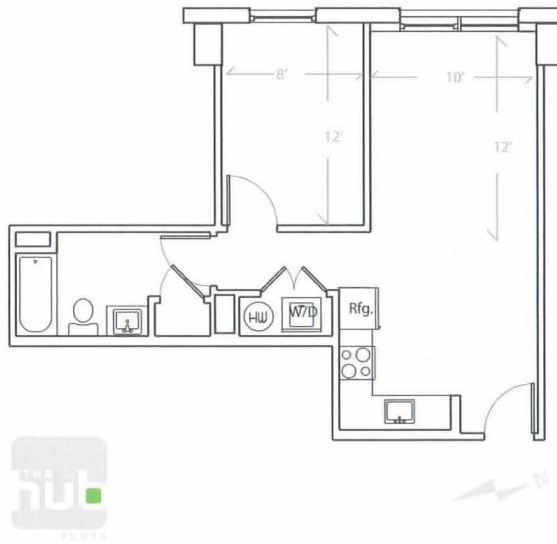

Apartment # 544 square feet

BED ROOMS: 1 Bed Room
FLOOR: 9th floor
VIEW: West View
SIZE: 544 sqf.
ROOM TYPE 1B-D

UNIT 903