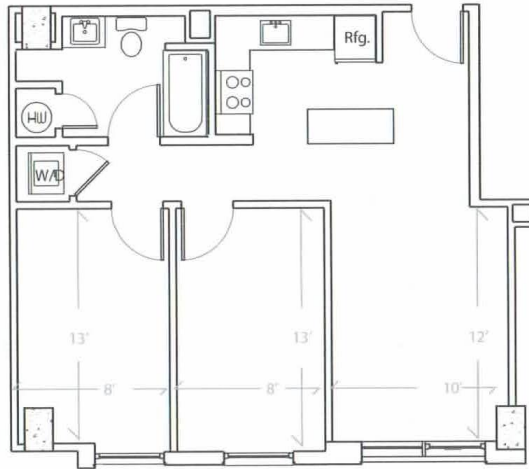

Apartment # 713 square feet

BED ROOMS: 2 Bed Room
FLOOR: 8th floor
VIEW: City View (East)
SIZE: 713 sqf.
ROOM TYPE 2B-D

UNIT 808