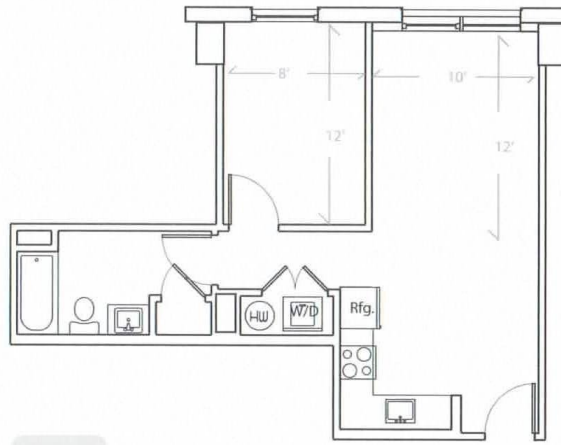

Apartment # square feet

BED ROOMS: 1 Bed Room
FLOOR: 7th floor
VIEW: West View
SIZE: 544 sqf.
ROOM TYPE 1B-D

UNIT 703