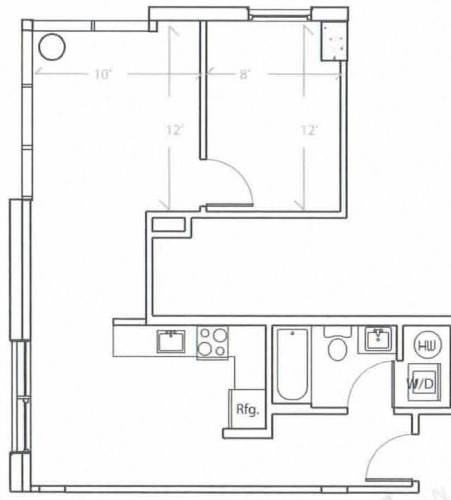

Apartment # 574 square feet

BED ROOMS: 1 Bed Room
FLOOR: 8th floor
VIEW: Campus/West View(SW)
SIZE: 574 sqf.

ROOM TYPE 1B-C

UNIT 801