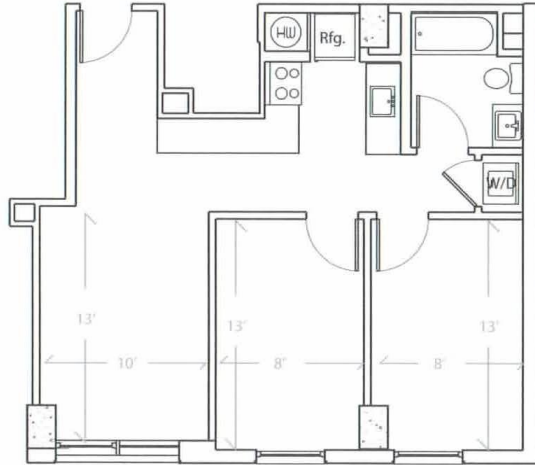

Apartment # square feet

BED ROOMS: 2 Bed Room
FLOOR: 8th floor
VIEW: City View (East)
SIZE: 665 sqf.

ROOM TYPE 2B-F

UNIT 814