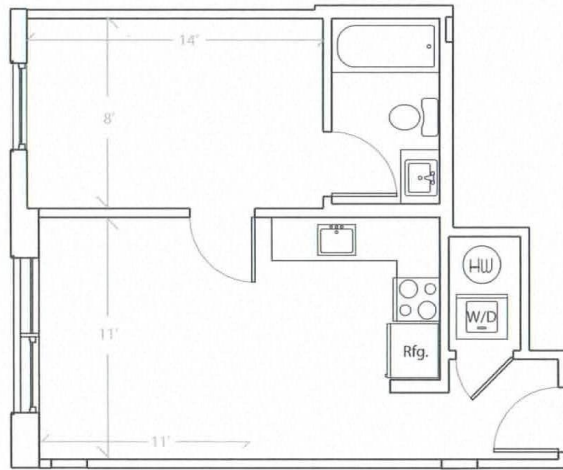

Apartment #      square feet

BED ROOMS: 1 Bed Room  
FLOOR: 3rd floor  
VIEW: Campus View (South)  
SIZE: 454 sqf.  
ROOM TYPE 1B-A

UNIT 301