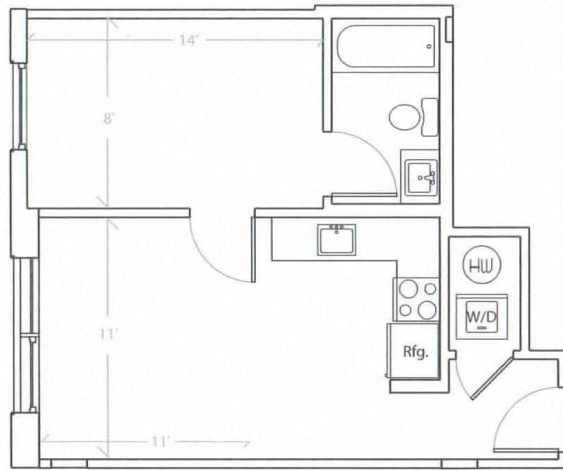

Apartment #      square feet

BED ROOMS:      1 Bed Room  
FLOOR:            3rd floor  
VIEW:             Campus View (South)  
SIZE:              454 sqf.  
  
ROOM TYPE        1B-A

UNIT 301