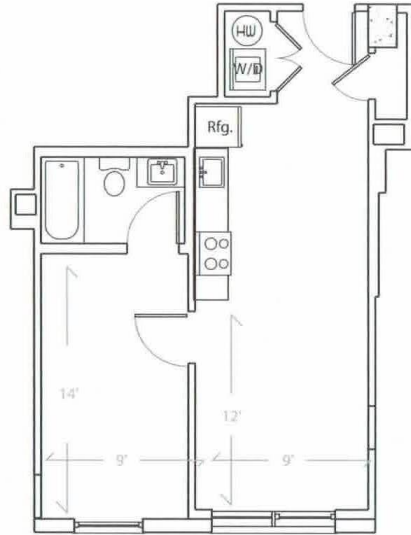

Apartment #      500 square feet

BED ROOMS:      1 Bed Room  
FLOOR:            6th floor  
VIEW:             City View (East)  
SIZE:              500 sqf.  
  
ROOM TYPE      1B-B

UNIT 604