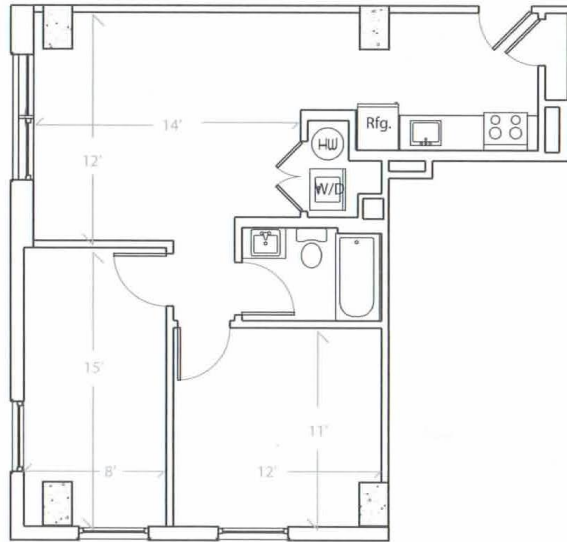

Apartment # 698 square feet

BED ROOMS: 2 Bed Room
FLOOR: 6th floor
VIEW: City/Campus View(SE)
SIZE: 698 sqf.

ROOM TYPE 2B-A

UNIT 602