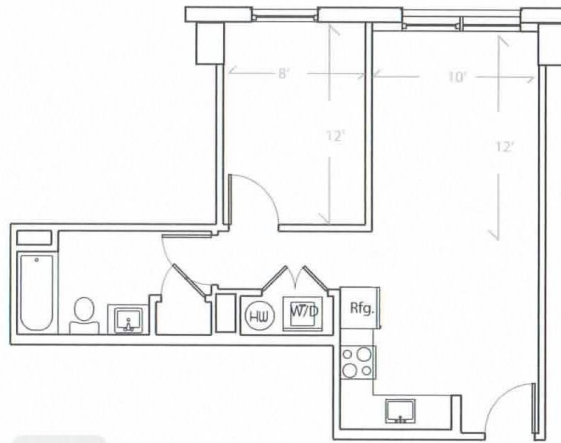

Apartment # square feet

BED ROOMS: 1 Bed Room
FLOOR: 7th floor
VIEW: West View
SIZE: 544 sqf.
ROOM TYPE 1B-D

UNIT 703