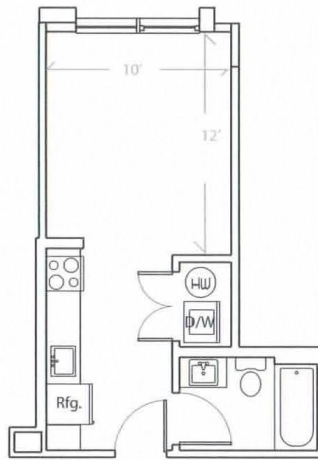

Apartment # 313 square feet

BED ROOMS: Studio
FLOOR: 5th floor
VIEW: West View
SIZE: 313 sqf.

ROOM TYPE S-H

UNIT 513