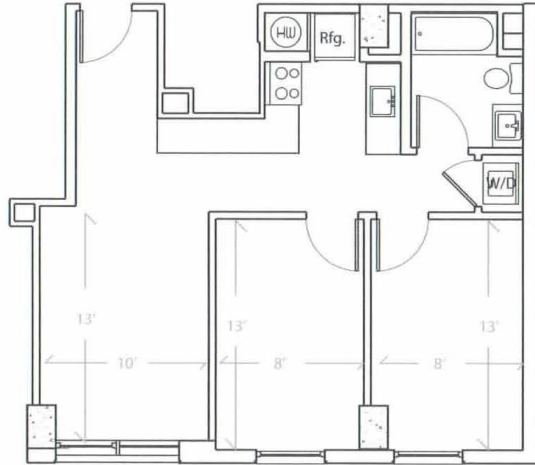

Apartment #      square feet

BED ROOMS:      2 Bed Room  
 FLOOR:            8th floor  
 VIEW:             City View (East)  
 SIZE:              665 sqf.

ROOM TYPE      2B-F

UNIT 814