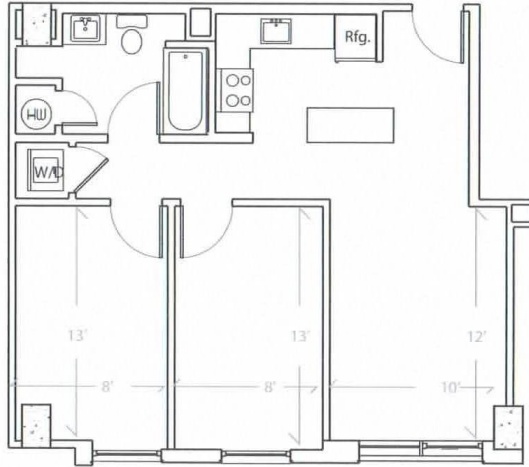

Apartment # 713 square feet

BED ROOMS: 2 Bed Room
FLOOR: 3rd floor
VIEW: City View (East)
SIZE: 713 sqf.
ROOM TYPE 2B-D

UNIT 308