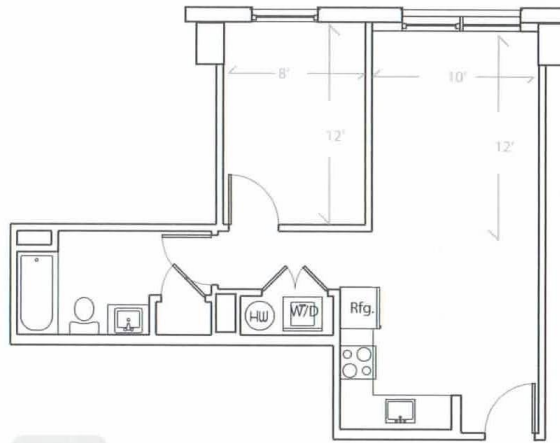

Apartment # square feet

BED ROOMS: 1 Bed Room
FLOOR: 7th floor
VIEW: West View
SIZE: 544 sqf.
ROOM TYPE 1B-D

UNIT 703