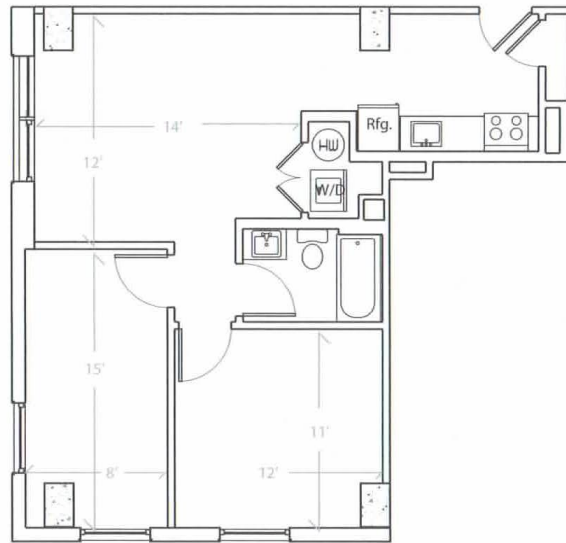

Apartment # 698 square feet

BED ROOMS: 2 Bed Room  
FLOOR: 3rd floor  
VIEW: City/Campus View(SE)  
SIZE: 698 sqf.  
ROOM TYPE 2B-A

UNIT 302