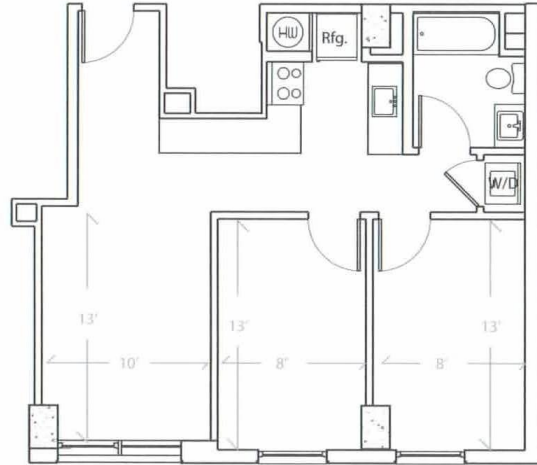

Apartment # 870 square feet

BED ROOMS: 2 Bed Room  
FLOOR: 8th floor  
VIEW: City View (East)  
SIZE: 665 sqf.  
ROOM TYPE 2B-F

UNIT 814