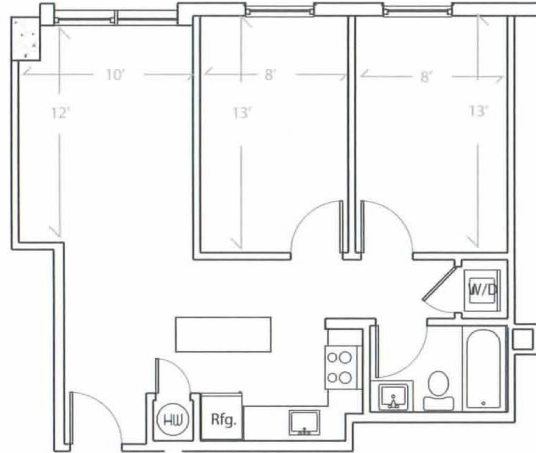

Apartment # 673 square feet

BED ROOMS: 2 Bed Room  
FLOOR: 5th floor  
VIEW: West View  
SIZE: 673 sqf.

ROOM TYPE 2B-C

UNIT 507