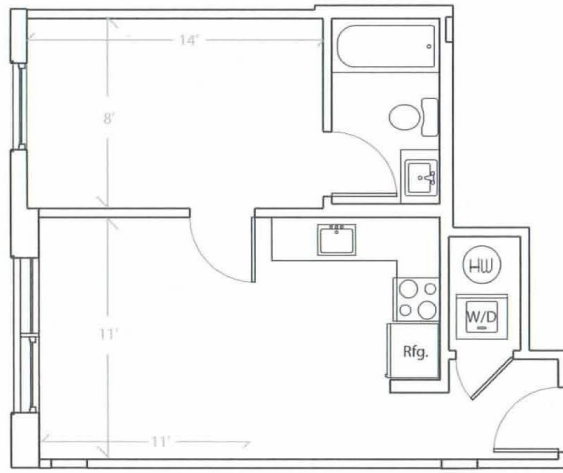

Apartment # square feet

BED ROOMS: 1 Bed Room
 FLOOR: 3rd floor
 VIEW: Campus View (South)
 SIZE: 454 sqf.
 ROOM TYPE 1B-A

UNIT 301