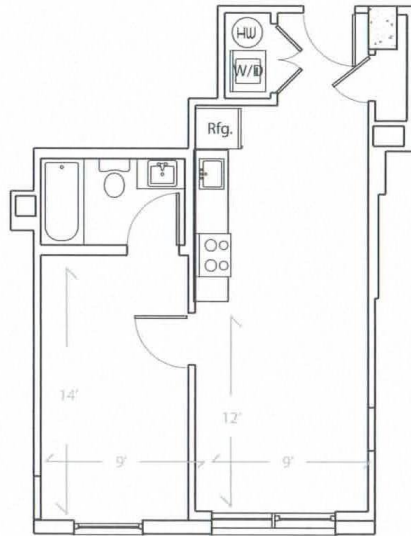

Apartment # 500 square feet

BED ROOMS: 1 Bed Room
FLOOR: 5th floor
VIEW: City View (East)
SIZE: 500 sqf.

ROOM TYPE 1B-B

UNIT 504