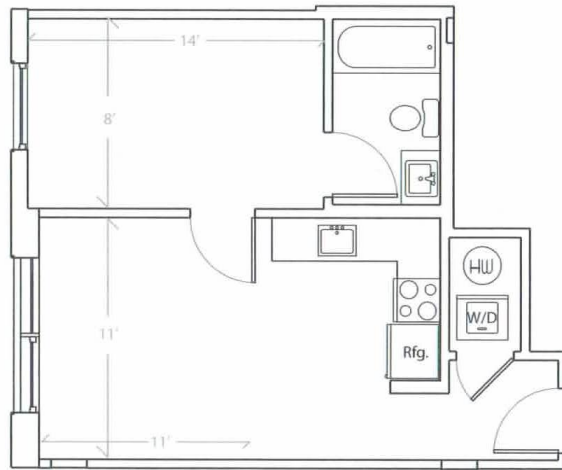

Apartment # 0 square feet

BED ROOMS: 1 Bed Room
FLOOR: 5th floor
VIEW: Campus View (South)
SIZE: 454 sqf.

ROOM TYPE 1B-A

UNIT 501