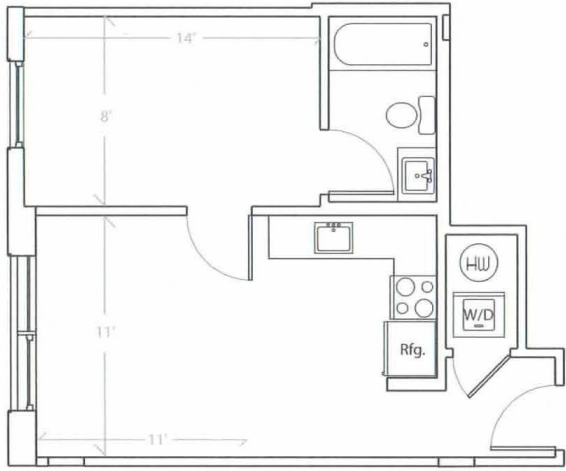

Apartment # square feet

BED ROOMS: 1 Bed Room
FLOOR: 3rd floor
VIEW: Campus View (South)
SIZE: 454 sqf.
ROOM TYPE 1B-A

UNIT 301

* All Dimensions are approximate.*