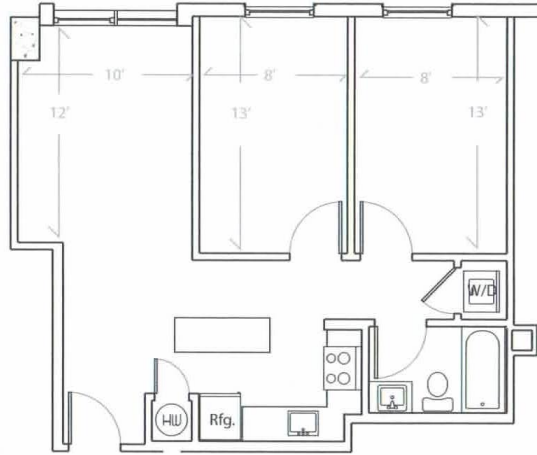

Apartment # 673 square feet

BED ROOMS: 2 Bed Room
FLOOR: 4th floor
VIEW: West View
SIZE: 673 sqf.
ROOM TYPE 2B-C

UNIT 407