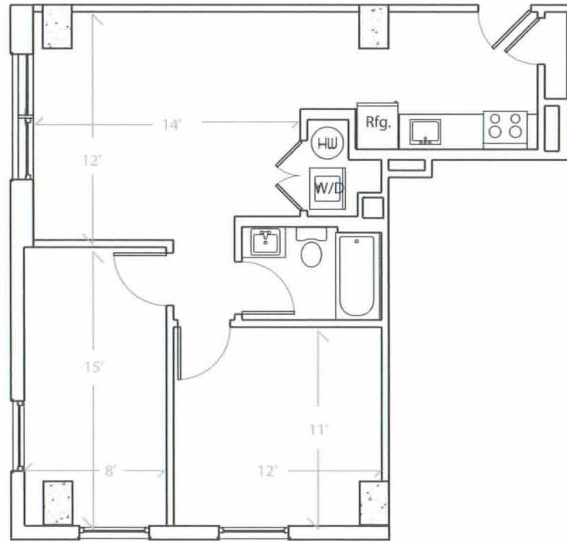

Apartment # 698 square feet

BED ROOMS: 2 Bed Room  
FLOOR: 4th floor  
VIEW: City/Campus View(SE)  
SIZE: 698 sqf.  
ROOM TYPE 2B-A

UNIT402