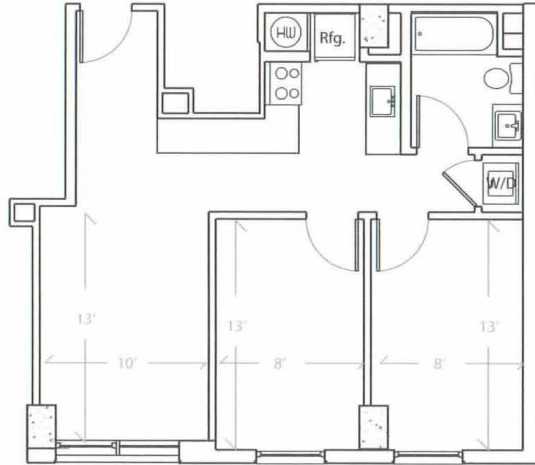

Apartment # square feet

BED ROOMS: 2 Bed Room
 FLOOR: 8th floor
 VIEW: City View (East)
 SIZE: 665 sqf.

ROOM TYPE 2B-F

UNIT 814