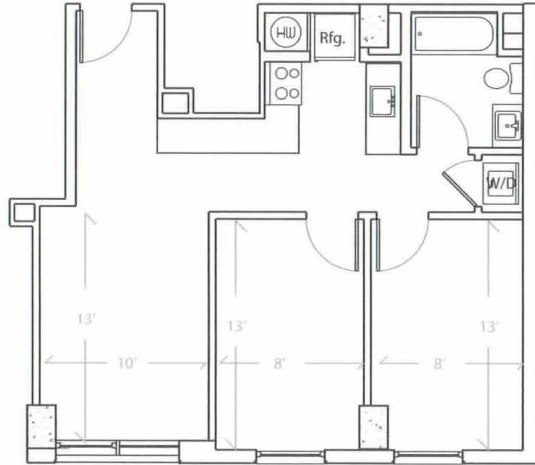

Apartment #      square feet

BED ROOMS: 2 Bed Room  
FLOOR: 8th floor  
VIEW: City View (East)  
SIZE: 665 sqf.

ROOM TYPE 2B-F

UNIT 814