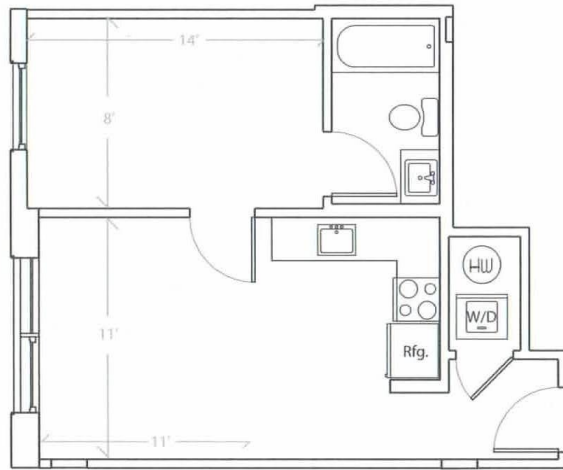

Apartment # square feet

BED ROOMS: 1 Bed Room
FLOOR: 3rd floor
VIEW: Campus View (South)
SIZE: 454 sqf.

ROOM TYPE 1B-A

UNIT 301