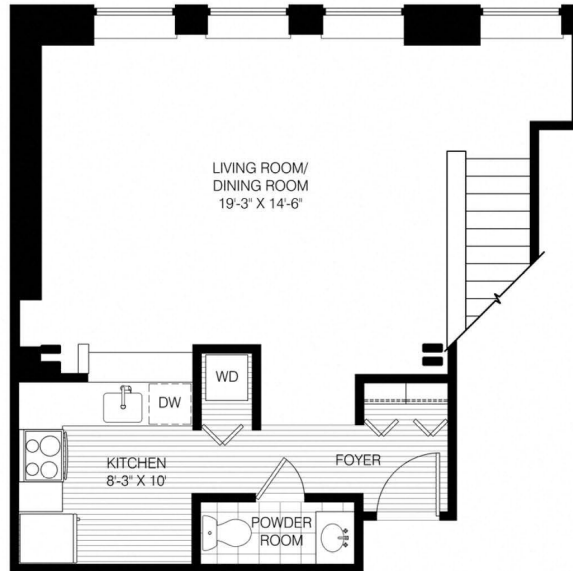

Apartment # 800 square feet

UPPER

LOWER