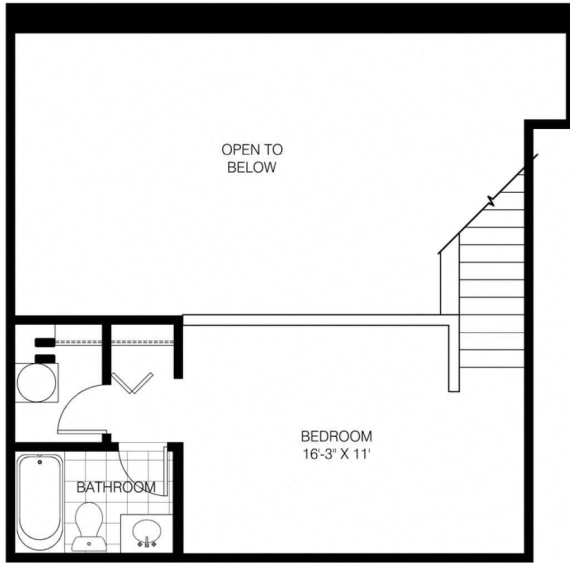

Apartment # 800 square feet

UPPER

LOWER