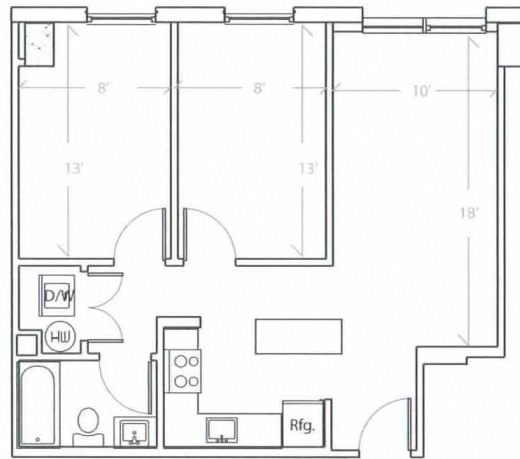

Apartment # 677 square feet

BED ROOMS: 2 Bed Room  
FLOOR: 8th floor  
VIEW: West View  
SIZE: 677 sqf.  
ROOM TYPE 2B-H

UNIT 807